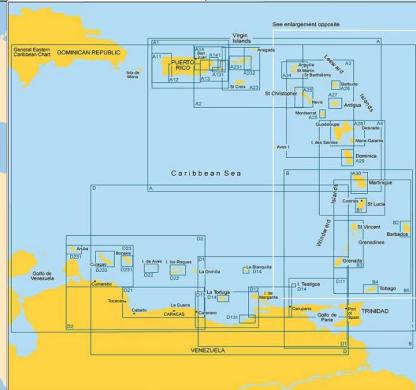

## Imray papieren vaarkaarten

| Aant.                   | Art.nr.    | Product   | Levertijd | Prijs   | Aant.                   | Art.nr.    | Product  | Levertijd | Prijs   |
|-------------------------|------------|---|-----------|---------|-------------------------|------------|--|-----------|---------|
| <b>Imray A - Charts</b> |            |   |           |         | <b>Imray B - Charts</b> |            |  |           |         |
| 3563                    | Imray 1    | Eastern Caribbean General Chart                 | 1 week    | € 35,50 | 3592                    | Imray B    | Martinique to Trinidad                             | 1 week    | € 35,50 |
| 3565                    | Imray A    | Puerto Rico to Martinique                       | 1 week    | € 35,50 | 3593                    | Imray B1   | St Lucia   | 1 week    | € 35,50 |
| 3566                    | Imray A1   | Puerto Rico                                     | 1 week    | € 35,50 | 3594                    | Imray B2   | Barbados   | 1 week    | € 35,50 |
| 3567                    | Imray A11  | Bahia de Guanica to Punta Borinquen             | 1 week    | € 35,50 | 3595                    | Imray B3   | The Grenadines                                     | 1 week    | € 35,50 |
| 3568                    | Imray A12  | Punta Figuras to Bahia de Guanica               | 1 week    | € 35,50 | 3596                    | Imray B30  | St Vincent to Mustique                             | 1 week    | € 35,50 |
| 3569                    | Imray A13  | Cabo San Juan to Culebra Is and Punta Figuras   | 1 week    | € 35,50 | 3597                    | Imray B31  | Bequia to Carriacou                                | 1 week    | € 35,50 |
| 3570                    | Imray A131 | Isla de Culebra & Isla de Vieques               | 1 week    | € 35,50 | 3598                    | Imray B311 | Middle Grenadines                                  | 1 week    | € 35,50 |
| 3571                    | Imray A14  | San Juan to Isla de Vieques & Isla de Culebra   | 1 week    | € 35,50 | 3599                    | Imray B32  | Carriacou to Grenada                               | 1 week    | € 35,50 |
| 3572                    | Imray A141 | Cabo San Juan-Ensenada Honda, Isla de Vieques   | 1 week    | € 35,50 | 3600                    | Imray B4   | Tobago   | 1 week    | € 35,50 |
| 3573                    | Imray A2   | Puerto Rico to the Virgin and Leeward Islands   | 1 week    | € 35,50 | 3601                    | Imray B5   | Martinique to Grenada, Tobago and Barbados         | 1 week    | € 35,50 |
| 3574                    | Imray A23  | Virgin Islands and St Croix                     | 1 week    | € 35,50 | 3602                    | Imray B6   | Grenada to Tobago and Trinidad                     | 1 week    | € 35,50 |
| 3575                    | Imray A231 | St Thomas to Virgin Gorda                       | 1 week    | € 35,50 | <b>Imray D - Charts</b> |            |  |           |         |
| 3576                    | Imray A232 | Tortola to Anegada                              | 1 week    | € 35,50 | 3603                    | Imray D    | Gulf of Paria to Curaçao                           | 1 week    | € 35,50 |
| 3577                    | Imray A233 | Virgin Islands (A231 and A232)                  | 1 week    | € 35,50 | 3604                    | Imray D1   | Port of Spain to Cabo Codera                       | 1 week    | € 35,50 |
| 3578                    | Imray A234 | Northeast Coast of St Croix                     | 1 week    | € 35,50 | 3605                    | Imray D10  | North Coast of Trinidad and Golfo de Paria         | 1 week    | € 35,50 |
| 3579                    | Imray A24  | Anguilla, St Martin and St Barthélemy           | 1 week    | € 35,50 | 3606                    | Imray D11  | Trinidad to Carupano                               | 1 week    | € 35,50 |
| 3580                    | Imray A241 | St Barthelemy                                   | 1 week    | € 35,50 | 3607                    | Imray D12  | Carupano to Cumana and Isla de Margarita           | 1 week    | € 35,50 |
| 3581                    | Imray A242 | St Martin                                       | 1 week    | € 35,50 | 3608                    | Imray D13  | Isla de Margarita to Carenero                      | 1 week    | € 35,50 |
| 3582                    | Imray A25  | St Eustatius, Nevis, St Chr., Montserrat & Saba | 1 week    | € 35,50 | 3609                    | Imray D131 | Puerto Mochima to Bahia de Barcelona               | 1 week    | € 35,50 |
| 3583                    | Imray A26  | Barbuda   | 1 week    | € 35,50 | 3610                    | Imray D14  | Islas los Testigos, Isla La Tortuga, La Blanquilla | 1 week    | € 35,50 |
| 3584                    | Imray A27  | Antigua   | 1 week    | € 35,50 | 3611                    | Imray D2   | Cabo Codera to Cabo San Roman                      | 1 week    | € 35,50 |
| 3585                    | Imray A271 | North Coast of Antigua                          | 1 week    | € 35,50 | 3612                    | Imray D21  | Carenero to Punta San Juan                         | 1 week    | € 35,50 |
| 3586                    | Imray A28  | Guadeloupe                                      | 1 week    | € 35,50 | 3613                    | Imray D22  | Isla los Roques and Isla de Aves                   | 1 week    | € 35,50 |
| 3587                    | Imray A281 | Les Saintes & Marie - Galante                   | 1 week    | € 35,50 | 3614                    | Imray D23  | Punta Aguide to Cabo San Roman & ABC Islands       | 1 week    | € 35,50 |
| 3372                    | Imray A29  | Dominica  | 1 week    | € 35,50 | 3615                    | Imray D231 | Bonaire and Aruba                                  | 1 week    | € 35,50 |
| 3588                    | Imray A3   | Anguilla to Dominica                            | 1 week    | € 35,50 | 3616                    | Imray D232 | Curaçao  | 1 week    | € 35,50 |
| 3589                    | Imray A30  | Martinique                                      | 1 week    | € 35,50 |                         |            |  |           |         |
| 3590                    | Imray A301 | Pointe du Diamant to Havre de la Trinité        | 1 week    | € 35,50 |                         |            |  |           |         |
| 3591                    | Imray A4   | Guadeloupe to St Lucia                          | 1 week    | € 35,50 |                         |            |  |           |         |