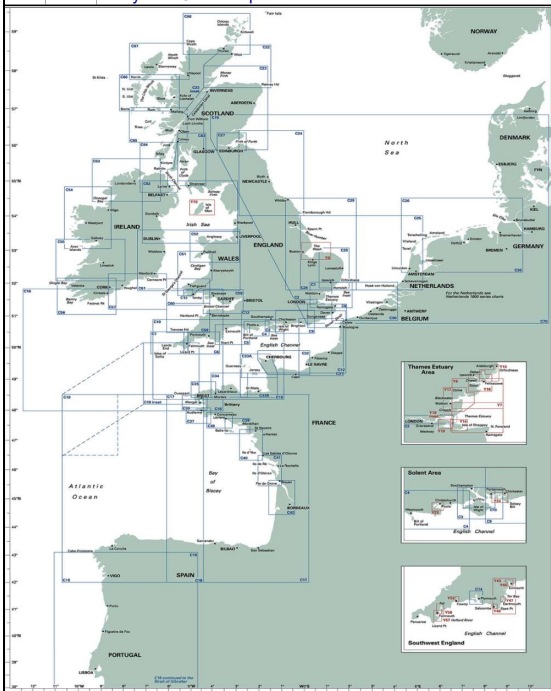

## Imray papieren vaarkaarten

| Aant.                   | Art.nr.    | Product   | Levertijd | Prijs   | Aant.                   | Art.nr.    | Product  | Levertijd | Prijs   |
|-------------------------|------------|---|-----------|---------|-------------------------|------------|--|-----------|---------|
| <b>Imray A - Charts</b> |            |   |           |         | <b>Imray B - Charts</b> |            |  |           |         |
| 3563                    | Imray 1    | Eastern Caribbean General Chart                 | 1 week    | € 35,50 | 3592                    | Imray B    | Martinique to Trinidad                             | 1 week    | € 35,50 |
| 3565                    | Imray A    | Puerto Rico to Martinique                       | 1 week    | € 35,50 | 3593                    | Imray B1   | St Lucia   | 1 week    | € 35,50 |
| 3566                    | Imray A1   | Puerto Rico                                     | 1 week    | € 35,50 | 3594                    | Imray B2   | Barbados   | 1 week    | € 35,50 |
| 3567                    | Imray A11  | Bahia de Guanica to Punta Borinquen             | 1 week    | € 35,50 | 3595                    | Imray B3   | The Grenadines                                     | 1 week    | € 35,50 |
| 3568                    | Imray A12  | Punta Figuras to Bahia de Guanica               | 1 week    | € 35,50 | 3596                    | Imray B30  | St Vincent to Mustique                             | 1 week    | € 35,50 |
| 3569                    | Imray A13  | Cabo San Juan to Culebra Is and Punta Figuras   | 1 week    | € 35,50 | 3597                    | Imray B31  | Bequia to Carriacou                                | 1 week    | € 35,50 |
| 3570                    | Imray A131 | Isla de Culebra & Isla de Vieques               | 1 week    | € 35,50 | 3598                    | Imray B311 | Middle Grenadines                                  | 1 week    | € 35,50 |
| 3571                    | Imray A14  | San Juan to Isla de Vieques & Isla de Culebra   | 1 week    | € 35,50 | 3599                    | Imray B32  | Carriacou to Grenada                               | 1 week    | € 35,50 |
| 3572                    | Imray A141 | Cabo San Juan-Ensenada Honda, Isla de Vieques   | 1 week    | € 35,50 | 3600                    | Imray B4   | Tobago   | 1 week    | € 35,50 |
| 3573                    | Imray A2   | Puerto Rico to the Virgin and Leeward Islands   | 1 week    | € 35,50 | 3601                    | Imray B5   | Martinique to Grenada, Tobago and Barbados         | 1 week    | € 35,50 |
| 3574                    | Imray A23  | Virgin Islands and St Croix                     | 1 week    | € 35,50 | 3602                    | Imray B6   | Grenada to Tobago and Trinidad                     | 1 week    | € 35,50 |
| 3575                    | Imray A231 | St Thomas to Virgin Gorda                       | 1 week    | € 35,50 | <b>Imray D - Charts</b> |            |  |           |         |
| 3576                    | Imray A232 | Tortola to Anegada                              | 1 week    | € 35,50 | 3603                    | Imray D    | Gulf of Paria to Curaçao                           | 1 week    | € 35,50 |
| 3577                    | Imray A233 | Virgin Islands (A231 and A232)                  | 1 week    | € 35,50 | 3604                    | Imray D1   | Port of Spain to Cabo Codera                       | 1 week    | € 35,50 |
| 3578                    | Imray A234 | Northeast Coast of St Croix                     | 1 week    | € 35,50 | 3605                    | Imray D10  | North Coast of Trinidad and Golfo de Paria         | 1 week    | € 35,50 |
| 3579                    | Imray A24  | Anguilla, St Martin and St Barthélemy           | 1 week    | € 35,50 | 3606                    | Imray D11  | Trinidad to Carupano                               | 1 week    | € 35,50 |
| 3580                    | Imray A241 | St Barthelemy                                   | 1 week    | € 35,50 | 3607                    | Imray D12  | Carupano to Cumana and Isla de Margarita           | 1 week    | € 35,50 |
| 3581                    | Imray A242 | St Martin                                       | 1 week    | € 35,50 | 3608                    | Imray D13  | Isla de Margarita to Carenero                      | 1 week    | € 35,50 |
| 3582                    | Imray A25  | St Eustatius, Nevis, St Chr., Montserrat & Saba | 1 week    | € 35,50 | 3609                    | Imray D131 | Puerto Mochima to Bahia de Barcelona               | 1 week    | € 35,50 |
| 3583                    | Imray A26  | Barbuda   | 1 week    | € 35,50 | 3610                    | Imray D14  | Islas los Testigos, Isla La Tortuga, La Blanquilla | 1 week    | € 35,50 |
| 3584                    | Imray A27  | Antigua   | 1 week    | € 35,50 | 3611                    | Imray D2   | Cabo Codera to Cabo San Roman                      | 1 week    | € 35,50 |
| 3585                    | Imray A271 | North Coast of Antigua                          | 1 week    | € 35,50 | 3612                    | Imray D21  | Carenero to Punta San Juan                         | 1 week    | € 35,50 |
| 3586                    | Imray A28  | Guadeloupe                                      | 1 week    | € 35,50 | 3613                    | Imray D22  | Isla los Roques and Isla de Aves                   | 1 week    | € 35,50 |
| 3587                    | Imray A281 | Les Saintes & Marie - Galante                   | 1 week    | € 35,50 | 3614                    | Imray D23  | Punta Aguide to Cabo San Roman & ABC Islands       | 1 week    | € 35,50 |
| 3372                    | Imray A29  | Dominica  | 1 week    | € 35,50 | 3615                    | Imray D231 | Bonaire and Aruba                                  | 1 week    | € 35,50 |
| 3588                    | Imray A3   | Anguilla to Dominica                            | 1 week    | € 35,50 | 3616                    | Imray D232 | Curaçao  | 1 week    | € 35,50 |
| 3589                    | Imray A30  | Martinique                                      | 1 week    | € 35,50 |                         |            |  |           |         |
| 3590                    | Imray A301 | Pointe du Diamant to Havre de la Trinité        | 1 week    | € 35,50 |                         |            |  |           |         |
| 3591                    | Imray A4   | Guadeloupe to St Lucia                          | 1 week    | € 35,50 |                         |            |  |           |         |