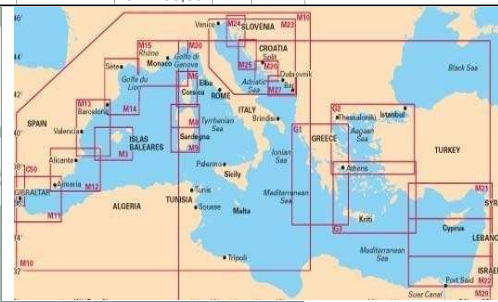

## Imray papieren vaarkaarten

| Aant.                   | Art.nr.    | Product   | Levertijd | Prijs   | Aant.                   | Art.nr.    | Product  | Levertijd | Prijs   |
|-------------------------|------------|---|-----------|---------|-------------------------|------------|--|-----------|---------|
| <b>Imray A - Charts</b> |            |   |           |         | <b>Imray B - Charts</b> |            |  |           |         |
| 3563                    | Imray 1    | Eastern Caribbean General Chart                 | 1 week    | € 35,50 | 3592                    | Imray B    | Martinique to Trinidad                             | 1 week    | € 35,50 |
| 3565                    | Imray A    | Puerto Rico to Martinique                       | 1 week    | € 35,50 | 3593                    | Imray B1   | St Lucia   | 1 week    | € 35,50 |
| 3566                    | Imray A1   | Puerto Rico                                     | 1 week    | € 35,50 | 3594                    | Imray B2   | Barbados   | 1 week    | € 35,50 |
| 3567                    | Imray A11  | Bahia de Guanica to Punta Borinquen             | 1 week    | € 35,50 | 3595                    | Imray B3   | The Grenadines                                     | 1 week    | € 35,50 |
| 3568                    | Imray A12  | Punta Figuras to Bahia de Guanica               | 1 week    | € 35,50 | 3596                    | Imray B30  | St Vincent to Mustique                             | 1 week    | € 35,50 |
| 3569                    | Imray A13  | Cabo San Juan to Culebra Is and Punta Figuras   | 1 week    | € 35,50 | 3597                    | Imray B31  | Bequia to Carriacou                                | 1 week    | € 35,50 |
| 3570                    | Imray A131 | Isla de Culebra & Isla de Vieques               | 1 week    | € 35,50 | 3598                    | Imray B311 | Middle Grenadines                                  | 1 week    | € 35,50 |
| 3571                    | Imray A14  | San Juan to Isla de Vieques & Isla de Culebra   | 1 week    | € 35,50 | 3599                    | Imray B32  | Carriacou to Grenada                               | 1 week    | € 35,50 |
| 3572                    | Imray A141 | Cabo San Juan-Ensenada Honda, Isla de Vieques   | 1 week    | € 35,50 | 3600                    | Imray B4   | Tobago   | 1 week    | € 35,50 |
| 3573                    | Imray A2   | Puerto Rico to the Virgin and Leeward Islands   | 1 week    | € 35,50 | 3601                    | Imray B5   | Martinique to Grenada, Tobago and Barbados         | 1 week    | € 35,50 |
| 3574                    | Imray A23  | Virgin Islands and St Croix                     | 1 week    | € 35,50 | 3602                    | Imray B6   | Grenada to Tobago and Trinidad                     | 1 week    | € 35,50 |
| 3575                    | Imray A231 | St Thomas to Virgin Gorda                       | 1 week    | € 35,50 | <b>Imray D - Charts</b> |            |  |           |         |
| 3576                    | Imray A232 | Tortola to Anegada                              | 1 week    | € 35,50 | 3603                    | Imray D    | Gulf of Paria to Curaçao                           | 1 week    | € 35,50 |
| 3577                    | Imray A233 | Virgin Islands (A231 and A232)                  | 1 week    | € 35,50 | 3604                    | Imray D1   | Port of Spain to Cabo Codera                       | 1 week    | € 35,50 |
| 3578                    | Imray A234 | Northeast Coast of St Croix                     | 1 week    | € 35,50 | 3605                    | Imray D10  | North Coast of Trinidad and Golfo de Paria         | 1 week    | € 35,50 |
| 3579                    | Imray A24  | Anguilla, St Martin and St Barthélemy           | 1 week    | € 35,50 | 3606                    | Imray D11  | Trinidad to Carupano                               | 1 week    | € 35,50 |
| 3580                    | Imray A241 | St Barthelemy                                   | 1 week    | € 35,50 | 3607                    | Imray D12  | Carupano to Cumana and Isla de Margarita           | 1 week    | € 35,50 |
| 3581                    | Imray A242 | St Martin                                       | 1 week    | € 35,50 | 3608                    | Imray D13  | Isla de Margarita to Carenero                      | 1 week    | € 35,50 |
| 3582                    | Imray A25  | St Eustatius, Nevis, St Chr., Montserrat & Saba | 1 week    | € 35,50 | 3609                    | Imray D131 | Puerto Mochima to Bahia de Barcelona               | 1 week    | € 35,50 |
| 3583                    | Imray A26  | Barbuda   | 1 week    | € 35,50 | 3610                    | Imray D14  | Islas los Testigos, Isla La Tortuga, La Blanquilla | 1 week    | € 35,50 |
| 3584                    | Imray A27  | Antigua   | 1 week    | € 35,50 | 3611                    | Imray D2   | Cabo Codera to Cabo San Roman                      | 1 week    | € 35,50 |
| 3585                    | Imray A271 | North Coast of Antigua                          | 1 week    | € 35,50 | 3612                    | Imray D21  | Carenero to Punta San Juan                         | 1 week    | € 35,50 |
| 3586                    | Imray A28  | Guadeloupe                                      | 1 week    | € 35,50 | 3613                    | Imray D22  | Isla los Roques and Isla de Aves                   | 1 week    | € 35,50 |
| 3587                    | Imray A281 | Les Saintes & Marie - Galante                   | 1 week    | € 35,50 | 3614                    | Imray D23  | Punta Aguide to Cabo San Roman & ABC Islands       | 1 week    | € 35,50 |
| 3372                    | Imray A29  | Dominica  | 1 week    | € 35,50 | 3615                    | Imray D231 | Bonaire and Aruba                                  | 1 week    | € 35,50 |
| 3588                    | Imray A3   | Anguilla to Dominica                            | 1 week    | € 35,50 | 3616                    | Imray D232 | Curaçao  | 1 week    | € 35,50 |
| 3589                    | Imray A30  | Martinique                                      | 1 week    | € 35,50 |                         |            |  |           |         |
| 3590                    | Imray A301 | Pointe du Diamant to Havre de la Trinité        | 1 week    | € 35,50 |                         |            |  |           |         |
| 3591                    | Imray A4   | Guadeloupe to St Lucia                          | 1 week    | € 35,50 |                         |            |  |           |         |